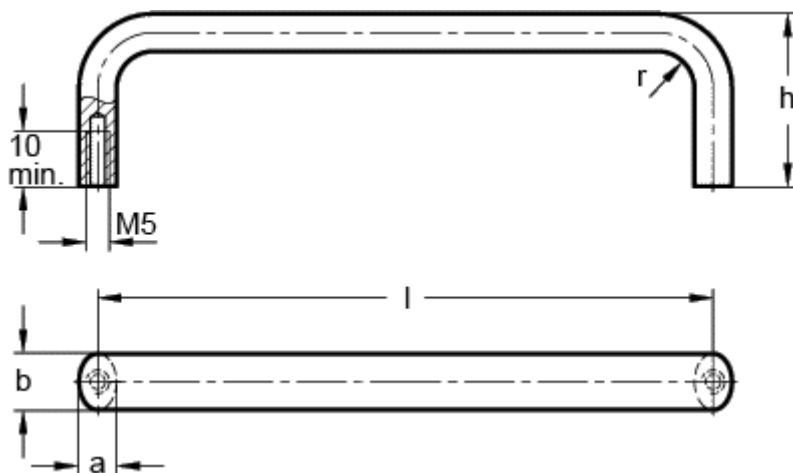

Article number: 20041200

Description: E+G Cabinet U-handle GN 427-12-200-SW

## Measures

$a = 8$

$b = 12$

$h = 40$

$l = 200$

$r = 8$